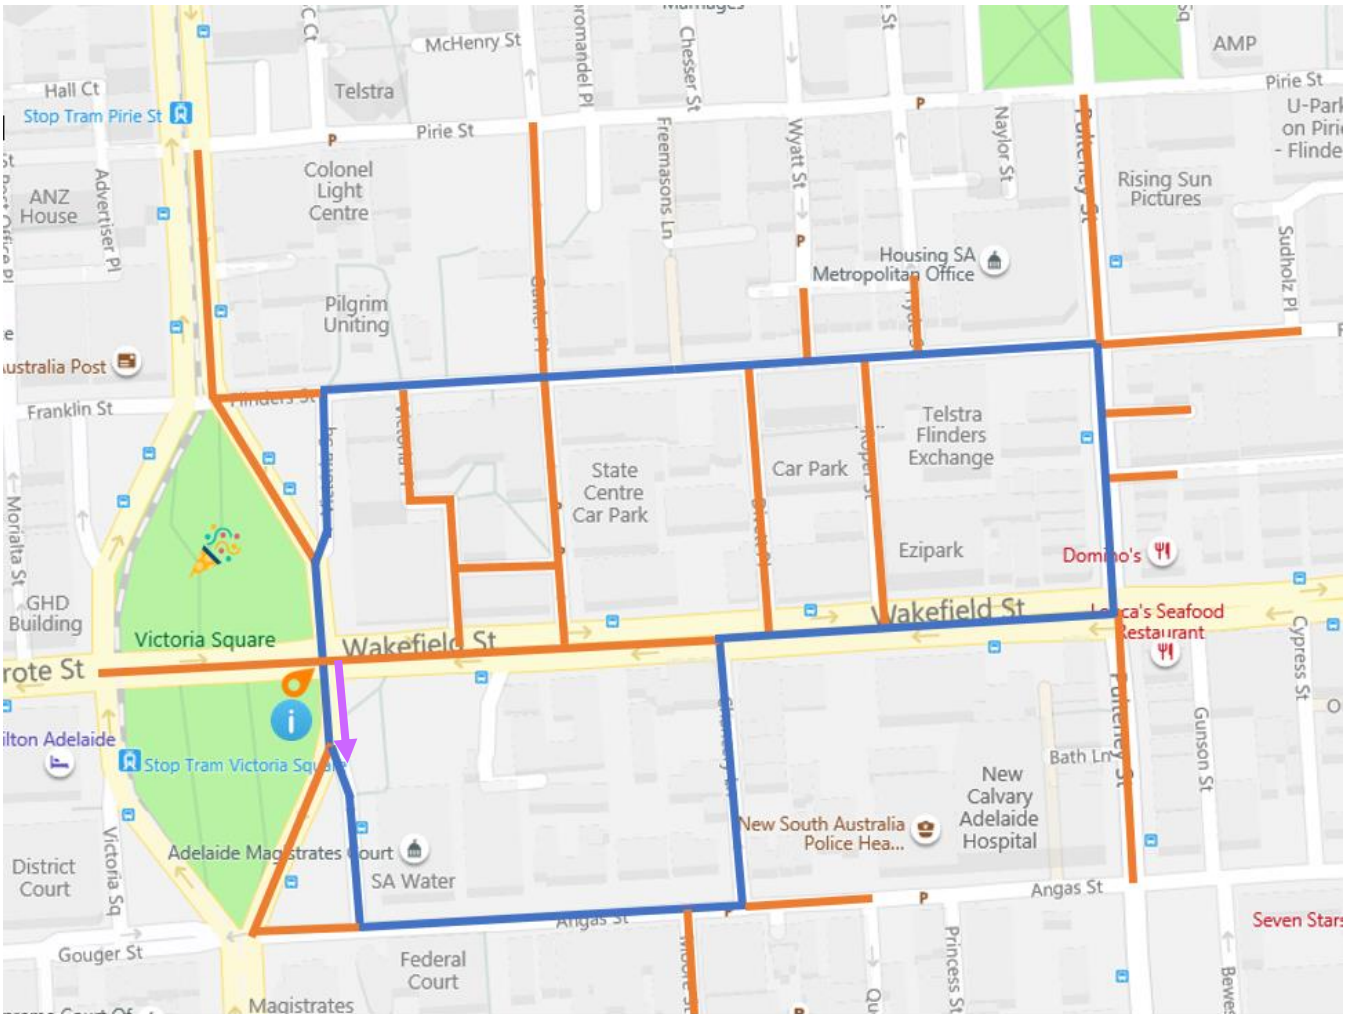

ROAD CLOSURES

The Santos Tour Down Under operates on fully closed roads for the Schwalbe Classic. Roads will be closed, and detour signs will be in place. Further information can be found [here](#). Road closures are indicated by the orange line on the below map.

- Information Tent / Registration
- Entry / Exit
- Family Day Activities
- Route
- Road closure
- Ride direction